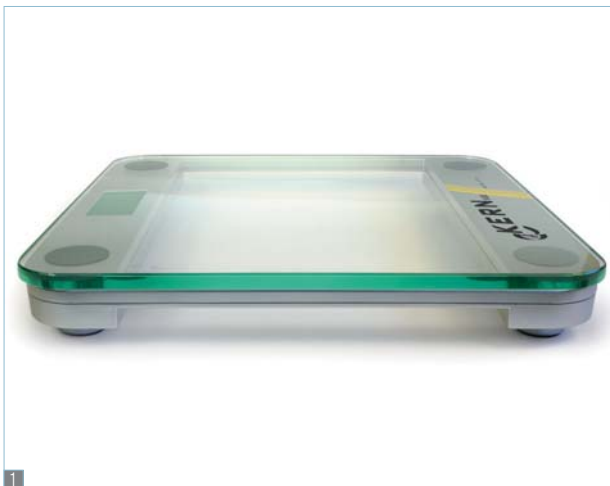

## KERN MGB Personal scale

Designer personal scale with glass weighing plate

Your KERN specialist dealer:

Medical  
scales  
2011

**Features:**

- Elegant design meets precision
- Particularly flat design facilitates access
- For easy and hygienic cleaning
- Secure and non-slip positioning with rubber feet
- Easy to operate – the scale is switched on by a simple foot tap
- Integrated AUTO-OFF function to preserve the batteries
- Weight displayed in kg or lb
- 1 Low overall height for secure footing and space-saving storage
- 2 Large high-contrast display that is easy to read
- 3 Sturdy glass weighing plate

**Technical data:**

- LCD display, digit height 25 mm
- Overall dimensions W x D x H 290x290x40 mm
- Batteries included, 3V CR2032
- Net weight approx. 2,1 kg

STANDARD

OPTION

Model	Weighing range	Readout	Option	
			DKD Calibr. Certificate	
KERN	[Max] kg	[d] kg	KERN	
MGB 150K100	150	0,1	963-129	

Pictograms:

**Weighing units:** Can be switched to e.g. non-metric units at the touch of a key. See balance model.

**Battery operation:** The battery type is specified for each device.